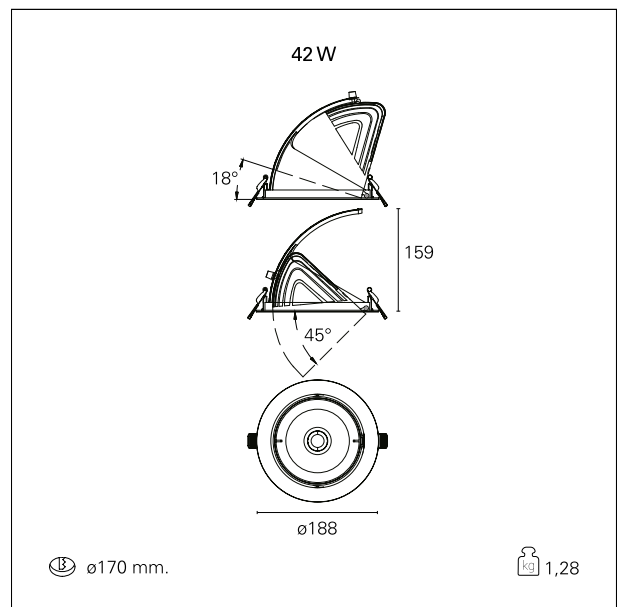

#### PRODUCTS CHARACTERISTICS

installation type	<b>Recessed Spotlights</b>
material	<b>Aluminum</b>
Color	<b>White</b>
Power	<b>42 W</b>
Lumen output - Full emission	<b>4004 lm</b>
Efficacy	<b>95 lm/W</b>
Diameter	<b>ø 188 mm.</b>
net weight	<b>1,28 kg.</b>

#### HOLE RECESS DIMENSIONS

hole recess diameter **ø 170 mm.**