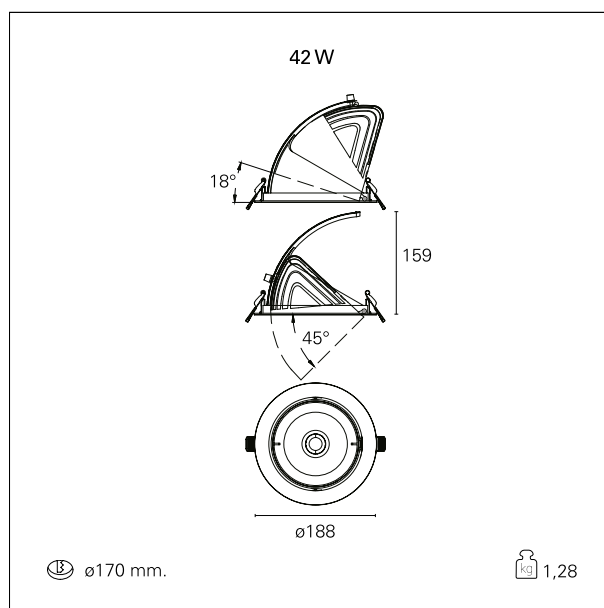

#### PRODUCTS CHARACTERISTICS

installation type	<b>Recessed Spotlights</b>
material	<b>Aluminum</b>
Color	<b>White</b>
Power	<b>42 W</b>
Lumen output - Full emission	<b>4005 lm</b>
Efficacy	<b>95 lm/W</b>
Diameter	<b>ø 188 mm.</b>
net weight	<b>1,28 kg.</b>

#### HOLE RECESS DIMENSIONS

hole recess diameter **ø 170 mm.**