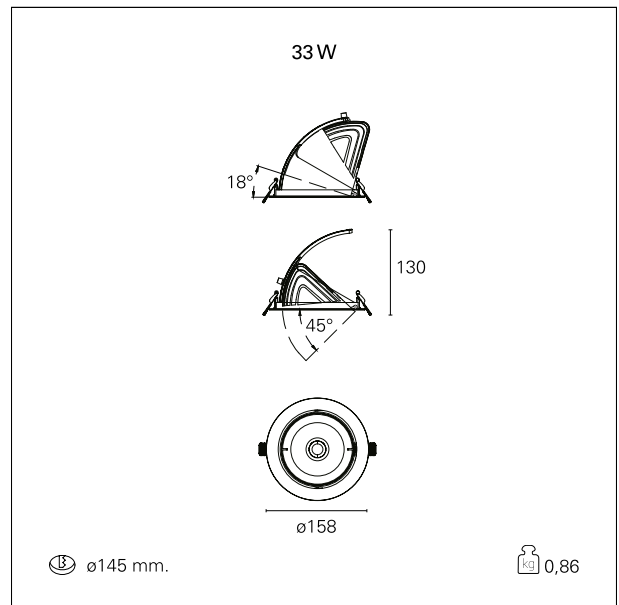

#### PRODUCTS CHARACTERISTICS

installation type	<b>Recessed Spotlights</b>
material	<b>Aluminum</b>
Color	<b>White</b>
Power	<b>33 W</b>
Lumen output - Full emission	<b>3172 lm</b>
Efficacy	<b>96 lm/W</b>
Diameter	<b>ø 158 mm.</b>
net weight	<b>0,86 kg.</b>

#### HOLE RECESS DIMENSIONS

hole recess diameter **ø 145 mm.**