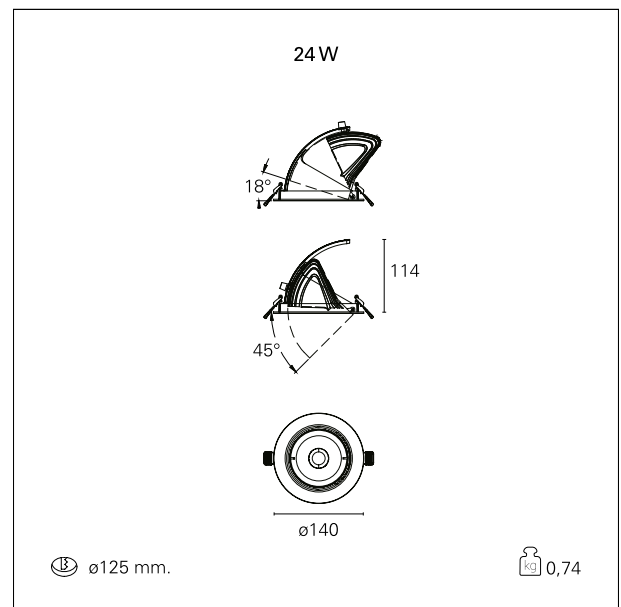

#### PRODUCTS CHARACTERISTICS

installation type	<b>Recessed Spotlights</b>
material	<b>Aluminum</b>
Color	<b>White</b>
Power	<b>24 W</b>
Lumen output - Full emission	<b>2307 lm</b>
Efficacy	<b>96 lm/W</b>
Diameter	<b>ø 140 mm.</b>
net weight	<b>0,74 kg.</b>

#### HOLE RECESS DIMENSIONS

hole recess diameter **ø 125 mm.**