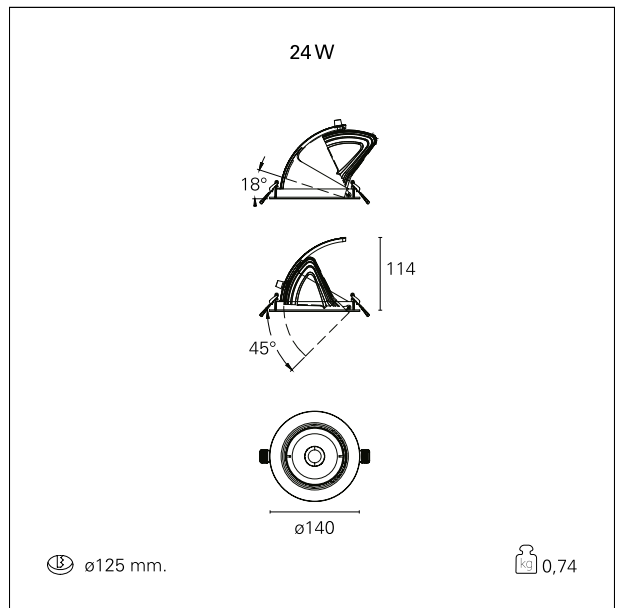

#### PRODUCTS CHARACTERISTICS

installation type	<b>Recessed Spotlights</b>
material	<b>Aluminum</b>
Color	<b>White</b>
Power	<b>24 W</b>
Lumen output - Full emission	<b>2307 lm</b>
Efficacy	<b>96 lm/W</b>
Diameter	<b>ø 140 mm.</b>
net weight	<b>0,74 kg.</b>

#### HOLE RECESS DIMENSIONS

hole recess diameter **ø 125 mm.**