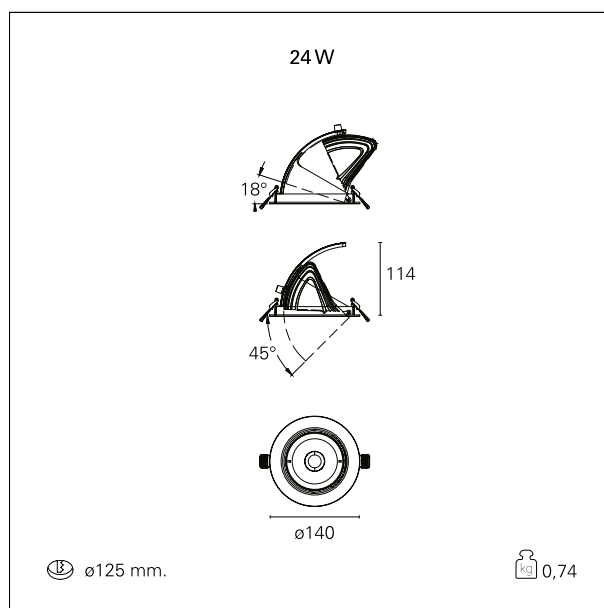

#### PRODUCTS CHARACTERISTICS

installation type	<b>Recessed Spotlights</b>
material	<b>Aluminum</b>
Color	<b>White</b>
Power	<b>24 W</b>
Lumen output - Full emission	<b>2307 lm</b>
Efficacy	<b>96 lm/W</b>
Diameter	<b>ø 140 mm.</b>
net weight	<b>0,74 kg.</b>

#### HOLE RECESS DIMENSIONS

hole recess diameter **ø 125 mm.**