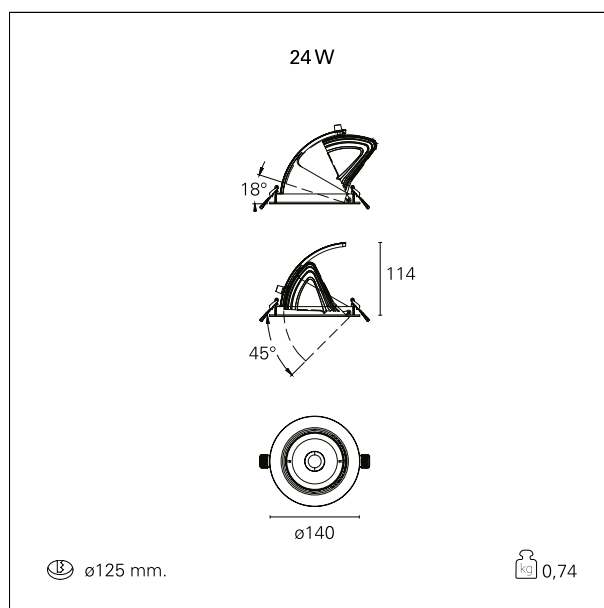

#### PRODUCTS CHARACTERISTICS

installation type	<b>Recessed Spotlights</b>
material	<b>Aluminum</b>
Color	<b>White</b>
Power	<b>24 W</b>
Lumen output - Full emission	<b>2292 lm</b>
Efficacy	<b>96 lm/W</b>
Diameter	<b>ø 140 mm.</b>
net weight	<b>0,74 kg.</b>

#### HOLE RECESS DIMENSIONS

hole recess diameter **ø 125 mm.**