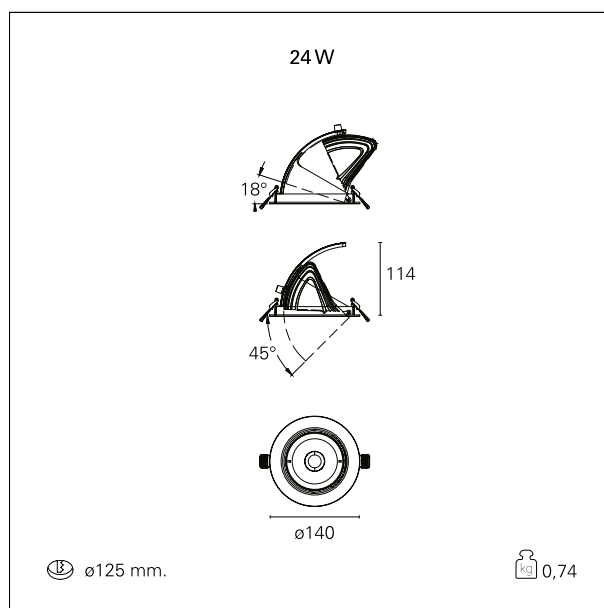

#### PRODUCTS CHARACTERISTICS

installation type	<b>Recessed Spotlights</b>
material	<b>Aluminum</b>
Color	<b>White</b>
Power	<b>24 W</b>
Lumen output - Full emission	<b>2288 lm</b>
Efficacy	<b>95 lm/W</b>
Diameter	<b>ø 140 mm.</b>
net weight	<b>0,74 kg.</b>

#### HOLE RECESS DIMENSIONS

hole recess diameter **ø 125 mm.**