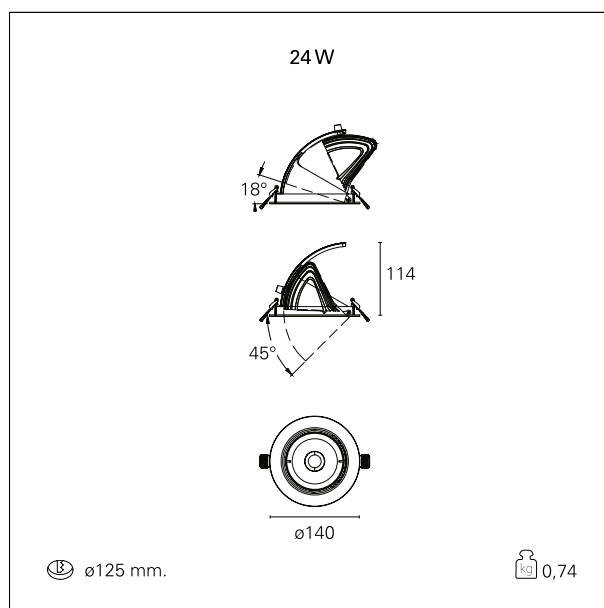

#### PRODUCTS CHARACTERISTICS

installation type	<b>Recessed Spotlights</b>
material	<b>Aluminum</b>
Color	<b>White</b>
Power	<b>24 W</b>
Lumen output - Full emission	<b>2298 lm</b>
Efficacy	<b>96 lm/W</b>
Diameter	<b>ø 140 mm.</b>
net weight	<b>0,74 kg.</b>

#### HOLE RECESS DIMENSIONS

hole recess diameter **ø 125 mm.**