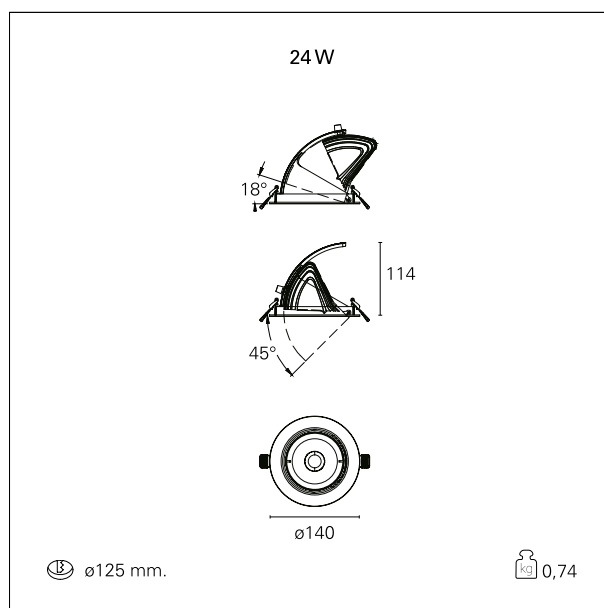

#### PRODUCTS CHARACTERISTICS

installation type	<b>Recessed Spotlights</b>
material	<b>Aluminum</b>
Color	<b>White</b>
Power	<b>24 W</b>
Lumen output - Full emission	<b>2285 lm</b>
Efficacy	<b>95 lm/W</b>
Diameter	<b>ø 140 mm.</b>
net weight	<b>0,74 kg.</b>

#### HOLE RECESS DIMENSIONS

hole recess diameter **ø 125 mm.**