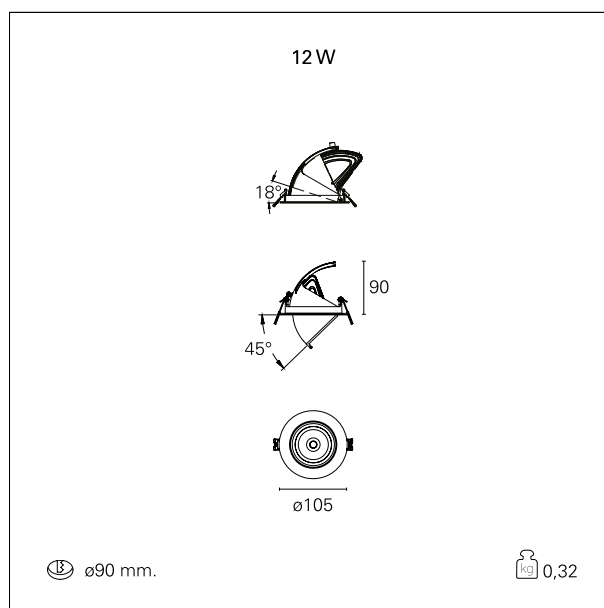

#### PRODUCTS CHARACTERISTICS

installation type	<b>Recessed Spotlights</b>
material	<b>Aluminum</b>
Color	<b>White</b>
Power	<b>12 W</b>
Lumen output - Full emission	<b>1434 lm</b>
Efficacy	<b>96 lm/W</b>
Diameter	<b>ø 105 mm.</b>
net weight	<b>0,32 kg.</b>

#### HOLE RECESS DIMENSIONS

hole recess diameter **ø 90 mm.**