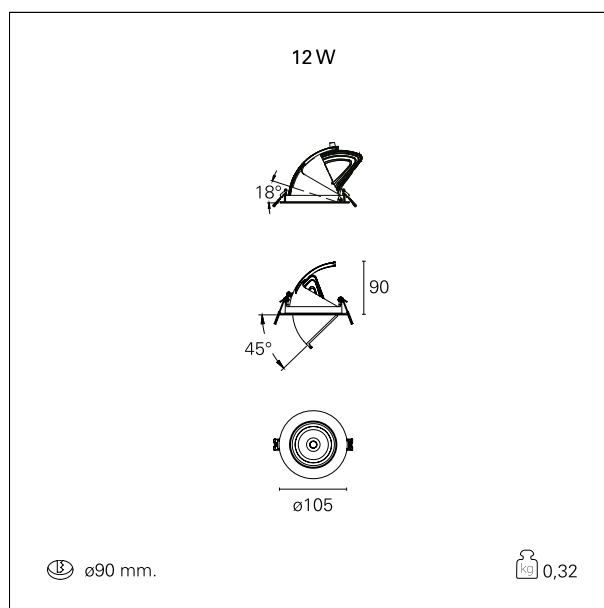

#### PRODUCTS CHARACTERISTICS

installation type	<b>Recessed Spotlights</b>
material	<b>Aluminum</b>
Color	<b>White</b>
Power	<b>12 W</b>
Lumen output - Full emission	<b>1430 lm</b>
Efficacy	<b>95 lm/W</b>
Diameter	<b>ø 105 mm.</b>
net weight	<b>0,32 kg.</b>

#### HOLE RECESS DIMENSIONS

hole recess diameter **ø 90 mm.**