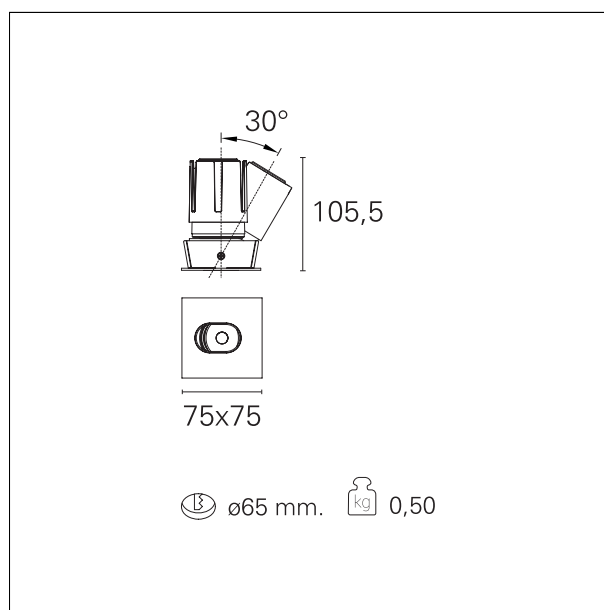

Accent Side

RTL19426CA - Squared Adjustable - 15 W - 1400 lumen / 3000 K / CRI >90

DESCRIPTION

Accent is the downlight equipped with the same LED modules of the Nemo series, it is ideal for all interior design projects where it is necessary to recreate well-defined light accents in the absence of glare. Accent has the LED source set back and completely hidden from view and with a 40 ° cut-off it offers maximum visual comfort by creating precise and well-defined uniform light accents. The Drop version is ideal for spot effects on the horizontal plane while the Side version allows you to tilt the optical module for lateral light emissions. All versions are installed in a Ø 65 mm recessed hole.

Switch

Casambi

PRODUCTS CHARACTERISTICS

installation type
material
Color
Power
Lumen output - Full emission
Efficacy
Dimensions

trimmed recessed
Aluminum
White
15 W
1278 lm
85 lm/W
75 x 75 mm.

ELECTRICAL CHARACTERISTICS

HOLE RECESS DIMENSIONS

hole recess diameter **Ø 65 mm.**

ENERGY CLASSIFICATION

This luminaire contains built-in LED lamps.

The lamps cannot be changed in the luminaire.

LED SOURCE DETAILS

led source type	CoB Led
LED brand	Bridgelux
LED current	350 mA
LED voltage	36 V
Service lifetime	L80 / B20 - 50.000 h.
Light temperature	3000 K
CRI	CRI >90
SDCM	< 3

RTL19426CA - Squared Adjustable - 15 W - 1400 lumen / 3000 K / CRI >90

PHOTOMETRIC