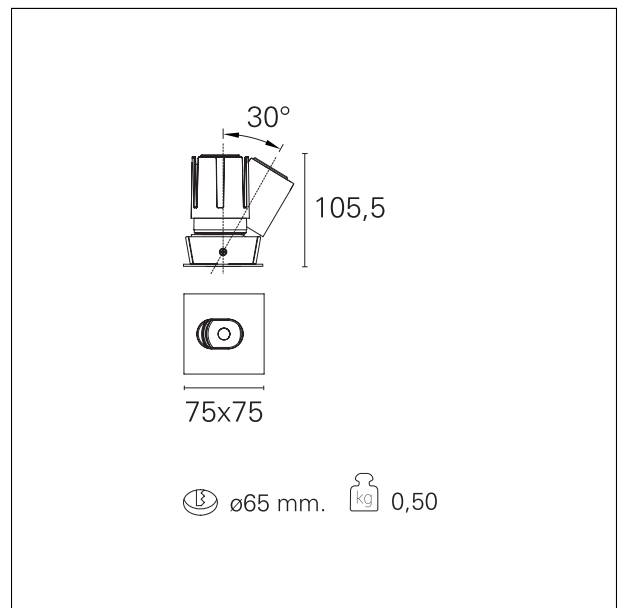

Accent Side

RTL19425CA - Squared Adjustable - 15 W - 1400 lumen / 2700 K / CRI >90

DESCRIPTION

Accent is the downlight equipped with the same LED modules of the Nemo series, it is ideal for all interior design projects where it is necessary to recreate well-defined light accents in the absence of glare. Accent has the LED source set back and completely hidden from view and with a 40 ° cut-off it offers maximum visual comfort by creating precise and well-defined uniform light accents. The Drop version is ideal for spot effects on the horizontal plane while the Side version allows you to tilt the optical module for lateral light emissions. All versions are installed in a Ø 65 mm recessed hole.

Switch

Casambi

PRODUCTS CHARACTERISTICS

installation type	trimmed recessed
material	Aluminum
Color	White
Power	15 W
Lumen output - Full emission	1234 lm
Efficacy	82 lm/W
Dimensions	75 x 75 mm.

ELECTRICAL CHARACTERISTICS

HOLE RECESS DIMENSIONS

hole recess diameter **Ø 65 mm.**

ENERGY CLASSIFICATION

This luminaire contains built-in LED lamps.

The lamps cannot be changed in the luminaire.

LED SOURCE DETAILS

led source type	CoB Led
LED brand	Bridgelux
LED current	350 mA
LED voltage	36 V
Service lifetime	L80 / B20 - 50.000 h.
Light temperature	2700 K
CRI	CRI >90
SDCM	< 3

RTL19425CA - Squared Adjustable - 15 W - 1400 lumen / 2700 K / CRI >90

PHOTOMETRIC