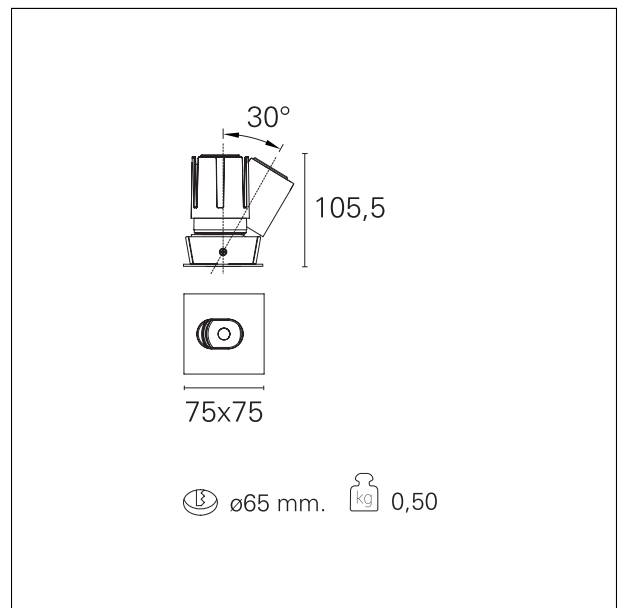

Accent Side

RTL19424CA - Squared Adjustable - 15 W - 1400 lumen / 4000 K / CRI >90

DESCRIPTION

Accent is the downlight equipped with the same LED modules of the Nemo series, it is ideal for all interior design projects where it is necessary to recreate well-defined light accents in the absence of glare. Accent has the LED source set back and completely hidden from view and with a 40 ° cut-off it offers maximum visual comfort by creating precise and well-defined uniform light accents. The Drop version is ideal for spot effects on the horizontal plane while the Side version allows you to tilt the optical module for lateral light emissions. All versions are installed in a Ø 65 mm recessed hole.

Switch

Casambi

PRODUCTS CHARACTERISTICS

installation type	trimmed recessed
material	Aluminum
Color	White
Power	15 W
Lumen output - Full emission	1494 lm
Efficacy	100 lm/W
Dimensions	75 x 75 mm.

ELECTRICAL CHARACTERISTICS

HOLE RECESS DIMENSIONS

hole recess diameter **Ø 65 mm.**

ENERGY CLASSIFICATION

This luminaire contains built-in LED lamps.

The lamps cannot be changed in the luminaire.

LED SOURCE DETAILS

led source type	CoB Led
LED brand	Bridgelux
LED current	350 mA
LED voltage	36 V
Service lifetime	L80 / B20 - 50.000 h.
Light temperature	4000 K
CRI	CRI >90
SDCM	< 3

RTL19424CA - Squared Adjustable - 15 W - 1400 lumen / 4000 K / CRI >90

PHOTOMETRIC