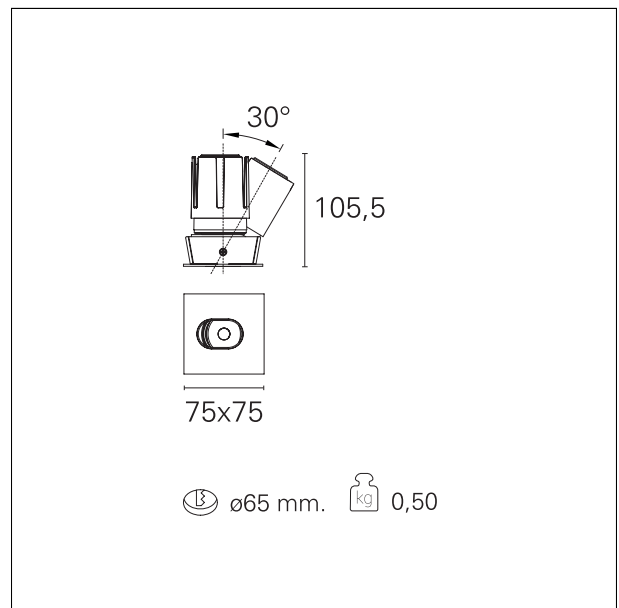

Accent Side

RTL19423CA - Squared Adjustable - 15 W - 1400 lumen / 3000 K / CRI >90

DESCRIPTION

Accent is the downlight equipped with the same LED modules of the Nemo series, it is ideal for all interior design projects where it is necessary to recreate well-defined light accents in the absence of glare. Accent has the LED source set back and completely hidden from view and with a 40 ° cut-off it offers maximum visual comfort by creating precise and well-defined uniform light accents. The Drop version is ideal for spot effects on the horizontal plane while the Side version allows you to tilt the optical module for lateral light emissions. All versions are installed in a Ø 65 mm recessed hole.

Switch

Casambi

PRODUCTS CHARACTERISTICS

installation type	trimmed recessed
material	Aluminum
Color	White
Power	15 W
Lumen output - Full emission	1412 lm
Efficacy	94 lm/W
Dimensions	75 x 75 mm.

ELECTRICAL CHARACTERISTICS

HOLE RECESS DIMENSIONS

hole recess diameter **Ø 65 mm.**

ENERGY CLASSIFICATION

This luminaire contains built-in LED lamps.

The lamps cannot be changed in the luminaire.

LED SOURCE DETAILS

led source type	CoB Led
LED brand	Bridgelux
LED current	350 mA
LED voltage	36 V
Service lifetime	L80 / B20 - 50.000 h.
Light temperature	3000 K
CRI	CRI >90
SDCM	< 3

RTL19423CA - Squared Adjustable - 15 W - 1400 lumen / 3000 K / CRI >90

PHOTOMETRIC