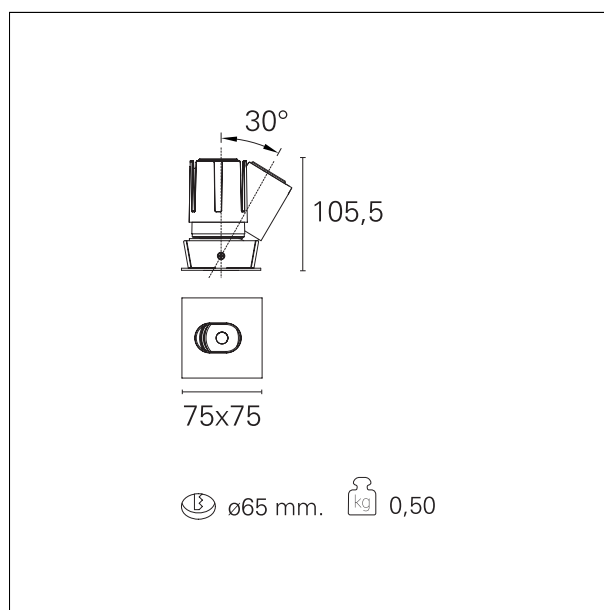

#### PRODUCTS CHARACTERISTICS

installation type  
material  
Color  
Power  
Lumen output - Full emission  
Efficacy  
Dimensions

**trimmed recessed**  
**Aluminum**  
**White**  
**15 W**  
**1363 lm**  
**91 lm/W**  
**75 x 75 mm.**

#### HOLE RECESS DIMENSIONS

hole recess diameter **Ø 65 mm.**