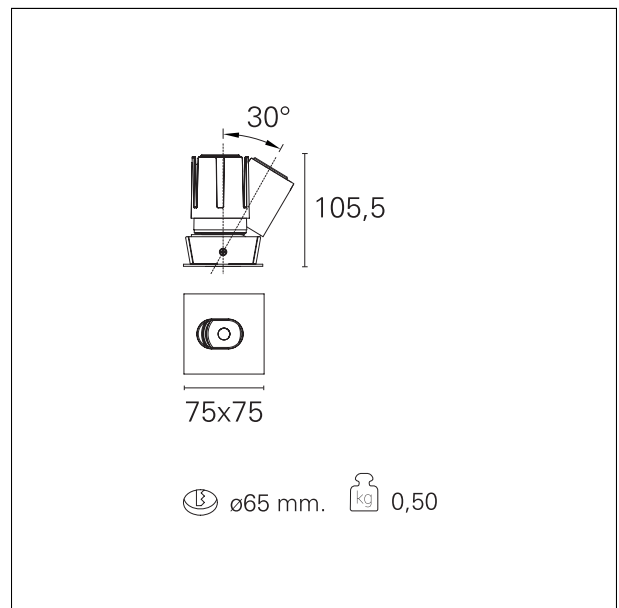

#### PRODUCTS CHARACTERISTICS

installation type	<b>trimmed recessed</b>
material	<b>Aluminum</b>
Color	<b>White</b>
Power	<b>15 W</b>
Lumen output - Full emission	<b>1486 lm</b>
Efficacy	<b>99 lm/W</b>
Dimensions	<b>75 x 75 mm.</b>

#### HOLE RECESS DIMENSIONS

hole recess diameter **Ø 65 mm.**