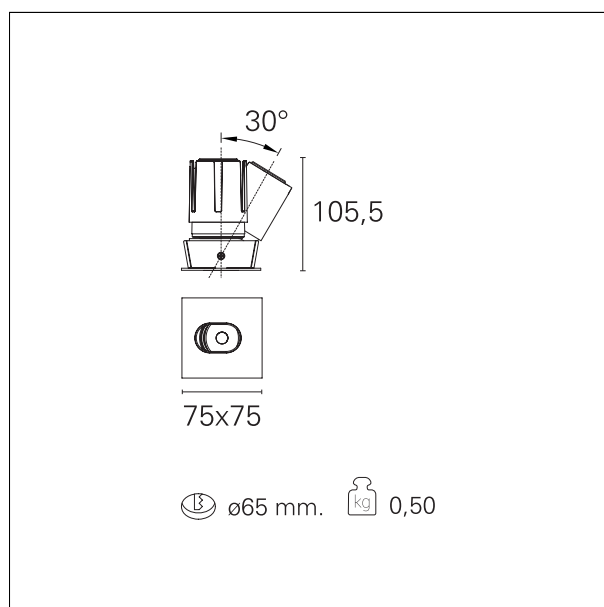

#### PRODUCTS CHARACTERISTICS

installation type	<b>trimmed recessed</b>
material	<b>Aluminum</b>
Color	<b>White</b>
Power	<b>15 W</b>
Lumen output - Full emission	<b>1408 lm</b>
Efficacy	<b>94 lm/W</b>
Dimensions	<b>75 x 75 mm.</b>

#### HOLE RECESS DIMENSIONS

hole recess diameter **Ø 65 mm.**