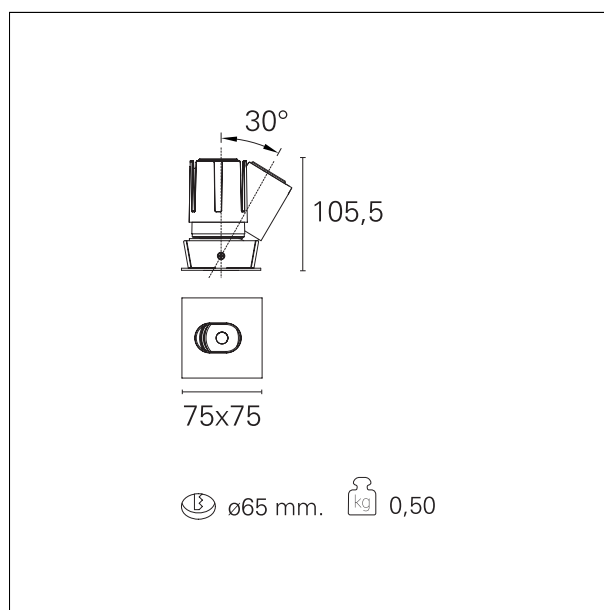

#### PRODUCTS CHARACTERISTICS

installation type  
material  
Color  
Power  
Lumen output - Full emission  
Efficacy  
Dimensions

**trimmed recessed**  
**Aluminum**  
**White**  
**15 W**  
**1408 lm**  
**94 lm/W**  
**75 x 75 mm.**

#### HOLE RECESS DIMENSIONS

hole recess diameter **Ø 65 mm.**