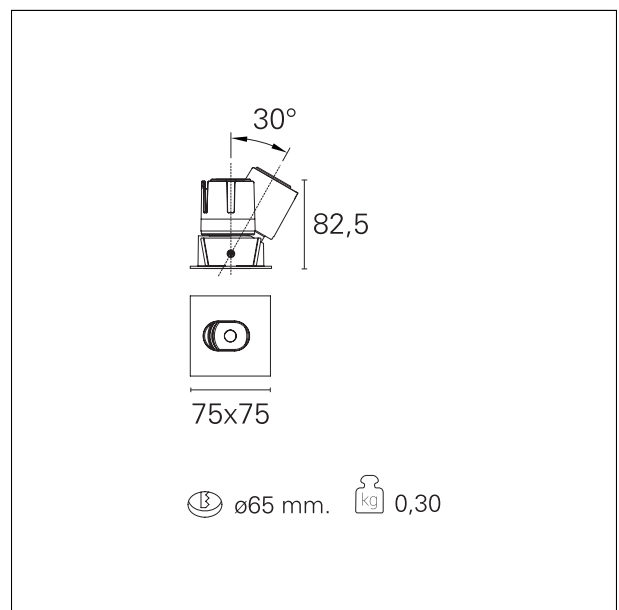

#### PRODUCTS CHARACTERISTICS

installation type	<b>trimmed recessed</b>
material	<b>Aluminum</b>
Color	<b>White</b>
Power	<b>10 W</b>
Lumen output - Full emission	<b>807 lm</b>
Efficacy	<b>81 lm/W</b>
Dimensions	<b>75 x 75 mm.</b>

#### HOLE RECESS DIMENSIONS

hole recess diameter **Ø 65 mm.**