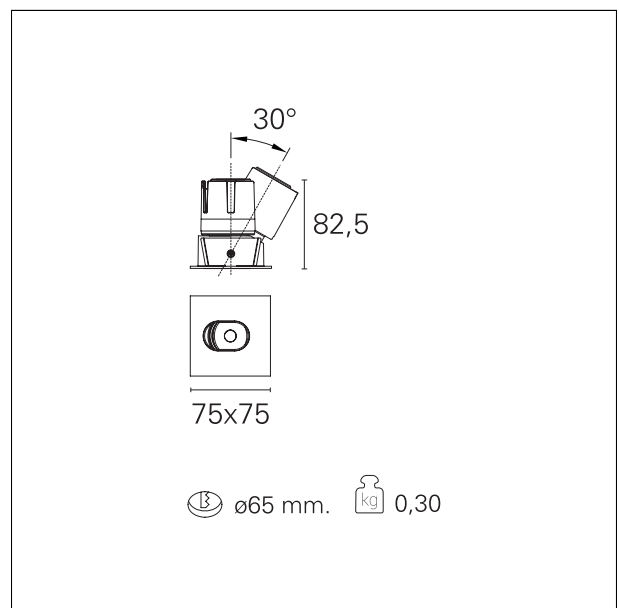

### Accent Side

**RTL19414CA** - Squared Adjustable - 10 W - 900 lumen / 3000 K / CRI >90

#### PRODUCTS CHARACTERISTICS

installation type	<b>trimmed recessed</b>
material	<b>Aluminum</b>
Color	<b>White</b>
Power	<b>10 W</b>
Lumen output - Full emission	<b>924 lm</b>
Efficacy	<b>92 lm/W</b>
Dimensions	<b>75 x 75 mm.</b>

#### HOLE RECESS DIMENSIONS

hole recess diameter **Ø 65 mm.**