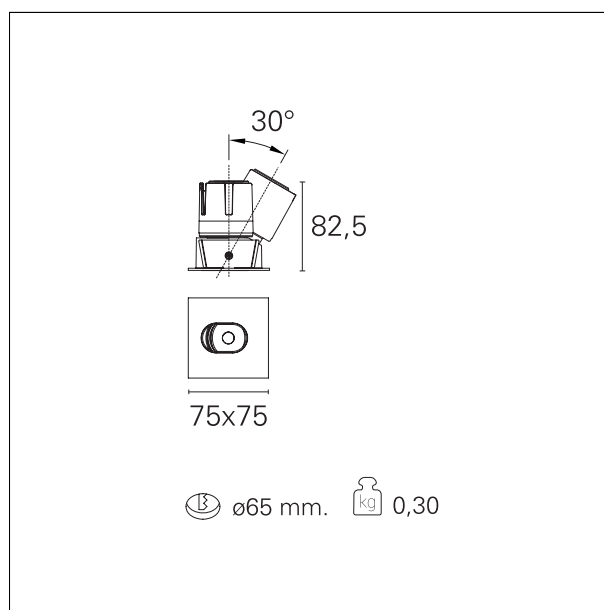

### Accent Side

**RTL19413DM** - Squared Adjustable - 10 W - 900 lumen / 2700 K / CRI >90

#### PRODUCTS CHARACTERISTICS

installation type	<b>trimmed recessed</b>
material	<b>Aluminum</b>
Color	<b>White</b>
Power	<b>10 W</b>
Lumen output - Full emission	<b>894 lm</b>
Efficacy	<b>89 lm/W</b>
Dimensions	<b>75 x 75 mm.</b>

#### HOLE RECESS DIMENSIONS

hole recess diameter **Ø 65 mm.**