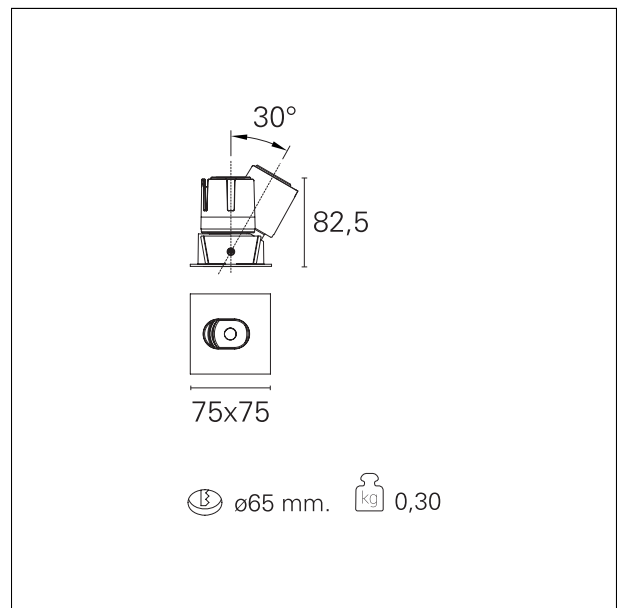

#### PRODUCTS CHARACTERISTICS

installation type	<b>trimmed recessed</b>
material	<b>Aluminum</b>
Color	<b>White</b>
Power	<b>10 W</b>
Lumen output - Full emission	<b>894 lm</b>
Efficacy	<b>89 lm/W</b>
Dimensions	<b>75 x 75 mm.</b>

#### HOLE RECESS DIMENSIONS

hole recess diameter **Ø 65 mm.**