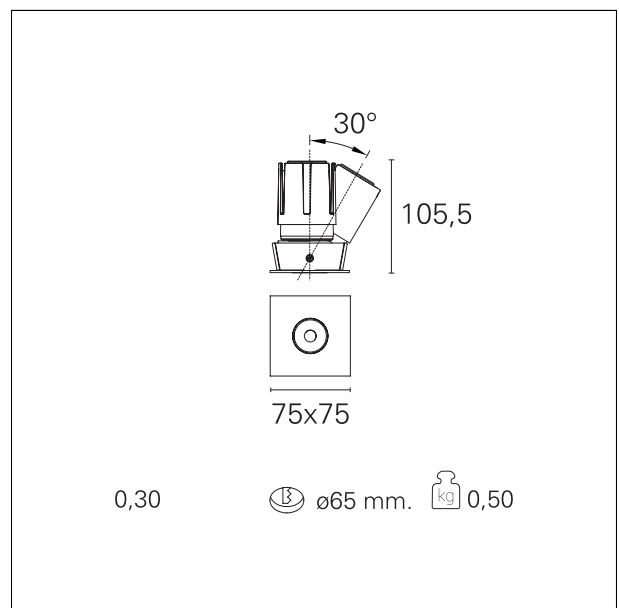

#### PRODUCTS CHARACTERISTICS

installation type	<b>trimmed recessed</b>
material	<b>Aluminum</b>
Color	<b>White</b>
Power	<b>15 W</b>
Lumen output - Full emission	<b>1350 lm</b>
Efficacy	<b>90 lm/W</b>
Dimensions	<b>75 x 75 mm.</b>

#### HOLE RECESS DIMENSIONS

hole recess diameter **Ø 65 mm.**