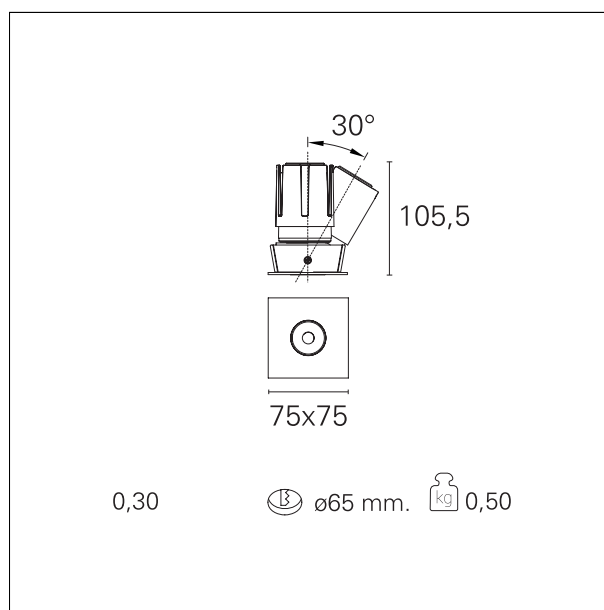

Accent Drop

RTL19327CA - Squared Adjustable - 15 W - 1400 lumen / 4000 K / CRI >90

DESCRIPTION

Accent is the downlight equipped with the same LED modules of the Nemo series, it is ideal for all interior design projects where it is necessary to recreate well-defined light accents in the absence of glare. Accent has the LED source set back and completely hidden from view and with a 40 ° cut-off it offers maximum visual comfort by creating precise and well-defined uniform light accents. The Drop version is ideal for spot effects on the horizontal plane while the Side version allows you to tilt the optical module for lateral light emissions. All versions are installed in a Ø 65 mm recessed hole.

Switch

Casambi

PRODUCTS CHARACTERISTICS

installation type	trimmed recessed
material	Aluminum
Color	White
Power	15 W
Lumen output - Full emission	1350 lm
Efficacy	90 lm/W
Dimensions	75 x 75 mm.

ELECTRICAL CHARACTERISTICS

HOLE RECESS DIMENSIONS

hole recess diameter **Ø 65 mm.**

ENERGY CLASSIFICATION

This luminaire contains built-in LED lamps.

The lamps cannot be changed in the luminaire.

LED SOURCE DETAILS

led source type	CoB Led
LED brand	Bridgelux
LED current	350 mA
LED voltage	36 V
Service lifetime	L80 / B20 - 50.000 h.
Light temperature	4000 K
CRI	CRI >90
SDCM	< 3

RTL19327CA - Squared Adjustable - 15 W - 1400 lumen / 4000 K / CRI >90

PHOTOMETRIC