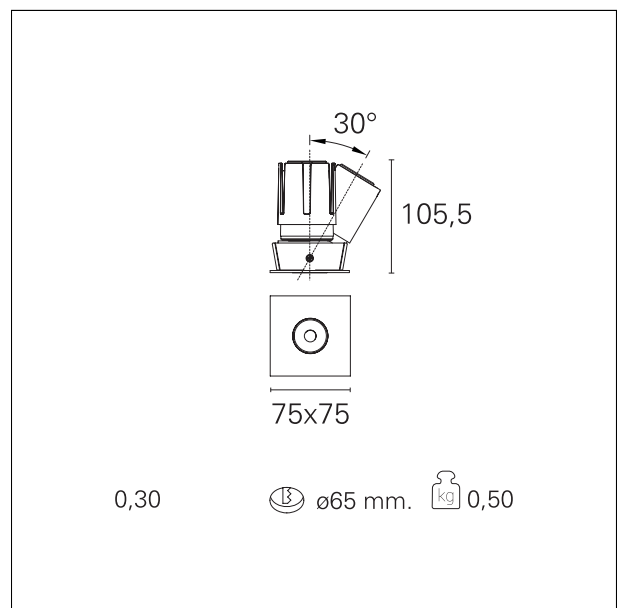

Accent Drop

RTL19326 - Squared Adjustable - 15 W - 1400 lumen / 3000 K / CRI >90

DESCRIPTION

Accent is the downlight equipped with the same LED modules of the Nemo series, it is ideal for all interior design projects where it is necessary to recreate well-defined light accents in the absence of glare. Accent has the LED source set back and completely hidden from view and with a 40 ° cut-off it offers maximum visual comfort by creating precise and well-defined uniform light accents. The Drop version is ideal for spot effects on the horizontal plane while the Side version allows you to tilt the optical module for lateral light emissions. All versions are installed in a Ø 65 mm recessed hole.

Switch

On:Off

PRODUCTS CHARACTERISTICS

installation type	trimmed recessed
material	Aluminum
Color	White
Power	15 W
Lumen output - Full emission	1278 lm
Efficacy	85 lm/W
Dimensions	75 x 75 mm.

ELECTRICAL CHARACTERISTICS

HOLE RECESS DIMENSIONS

hole recess diameter **Ø 65 mm.**

ENERGY CLASSIFICATION

This luminaire contains built-in LED lamps.

The lamps cannot be changed in the luminaire.

LED SOURCE DETAILS

led source type	CoB Led
LED brand	Bridgelux
LED current	350 mA
LED voltage	36 V
Service lifetime	L80 / B20 - 50.000 h.
Light temperature	3000 K
CRI	CRI >90
SDCM	< 3

RTL19326 - Squared Adjustable - 15 W - 1400 lumen / 3000 K / CRI >90

PHOTOMETRIC