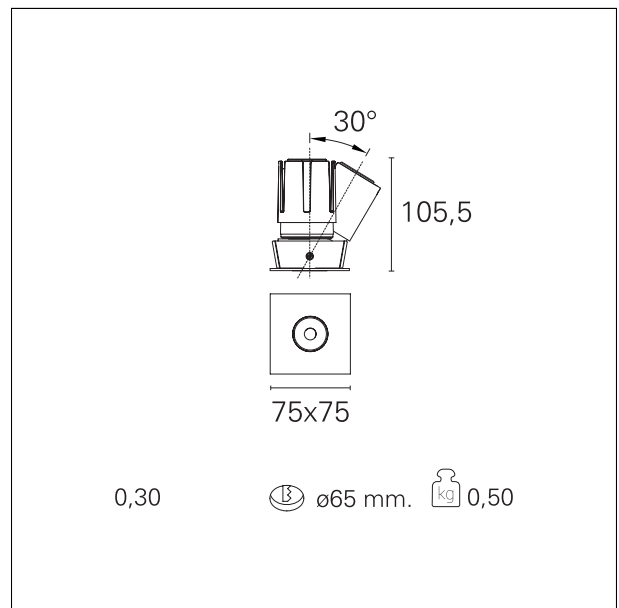

#### PRODUCTS CHARACTERISTICS

installation type	<b>trimmed recessed</b>
material	<b>Aluminum</b>
Color	<b>White</b>
Power	<b>15 W</b>
Lumen output - Full emission	<b>1278 lm</b>
Efficacy	<b>85 lm/W</b>
Dimensions	<b>75 x 75 mm.</b>

#### HOLE RECESS DIMENSIONS

hole recess diameter **Ø 65 mm.**