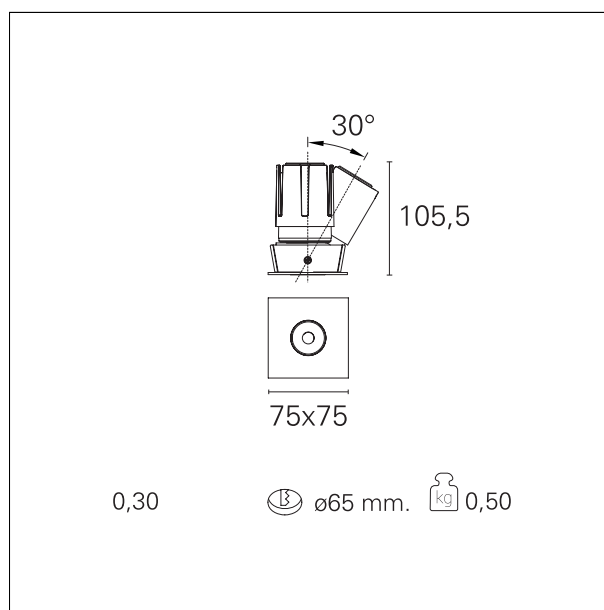

#### PRODUCTS CHARACTERISTICS

installation type  
material  
Color  
Power  
Lumen output - Full emission  
Efficacy  
Dimensions

**trimmed recessed**  
**Aluminum**  
**White**  
**15 W**  
**1278 lm**  
**85 lm/W**  
**75 x 75 mm.**

#### HOLE RECESS DIMENSIONS

hole recess diameter **Ø 65 mm.**