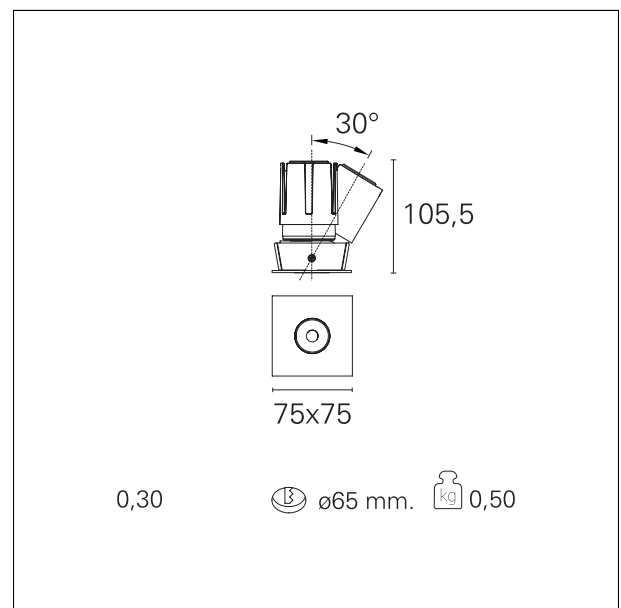

#### PRODUCTS CHARACTERISTICS

|                              |                         |
|------------------------------|-------------------------|
| installation type            | <b>trimmed recessed</b> |
| material                     | <b>Aluminum</b>         |
| Color                        | <b>White</b>            |
| Power                        | <b>15 W</b>             |
| Lumen output - Full emission | <b>1278 lm</b>          |
| Efficacy                     | <b>85 lm/W</b>          |
| Dimensions                   | <b>75 x 75 mm.</b>      |

#### HOLE RECESS DIMENSIONS

hole recess diameter **Ø 65 mm.**