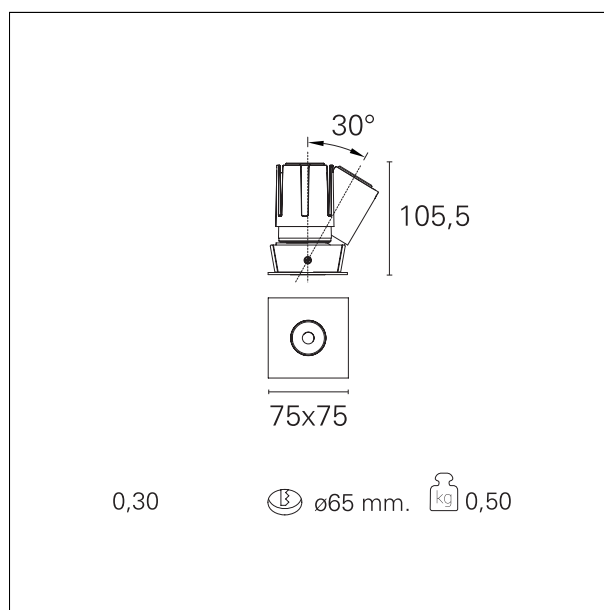

Accent Drop

RTL19325DM - Squared Adjustable - 15 W - 1400 lumen / 2700 K / CRI >90

DESCRIPTION

Accent is the downlight equipped with the same LED modules of the Nemo series, it is ideal for all interior design projects where it is necessary to recreate well-defined light accents in the absence of glare. Accent has the LED source set back and completely hidden from view and with a 40 ° cut-off it offers maximum visual comfort by creating precise and well-defined uniform light accents. The Drop version is ideal for spot effects on the horizontal plane while the Side version allows you to tilt the optical module for lateral light emissions. All versions are installed in a Ø 65 mm recessed hole.

Switch **1...10V / Push**

PRODUCTS CHARACTERISTICS

installation type	trimmed recessed
material	Aluminum
Color	White
Power	15 W
Lumen output - Full emission	1234 lm
Efficacy	82 lm/W
Dimensions	75 x 75 mm.

ELECTRICAL CHARACTERISTICS

feeding	220÷240 V
driver	1...10V / Push
Insulation class	Class II

MECHANICAL CHARACTERISTICS

optical compartment IP rate	IP40
recessed compartment IP rate	IP20

Accent Drop

RTL19325DM - Squared Adjustable - 15 W - 1400 lumen / 2700 K / CRI >90

HOLE RECESS DIMENSIONS

hole recess diameter **Ø 65 mm.**

ENERGY CLASSIFICATION

This luminaire contains built-in LED lamps.

The lamps cannot be changed in the luminaire.

LED SOURCE DETAILS

led source type	CoB Led
LED brand	Bridgelux
LED current	350 mA
LED voltage	36 V
Service lifetime	L80 / B20 - 50.000 h.
Light temperature	2700 K
CRI	CRI >90
SDCM	< 3