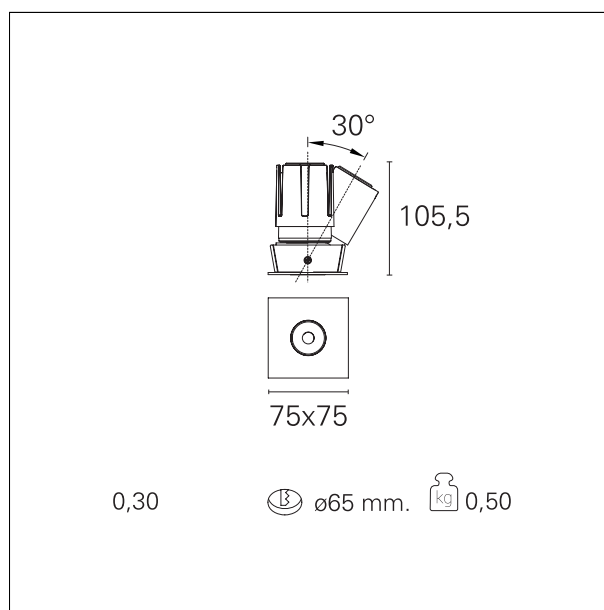

Accent Drop

RTL19325CA - Squared Adjustable - 15 W - 1400 lumen / 2700 K / CRI >90

DESCRIPTION

Accent is the downlight equipped with the same LED modules of the Nemo series, it is ideal for all interior design projects where it is necessary to recreate well-defined light accents in the absence of glare. Accent has the LED source set back and completely hidden from view and with a 40 ° cut-off it offers maximum visual comfort by creating precise and well-defined uniform light accents. The Drop version is ideal for spot effects on the horizontal plane while the Side version allows you to tilt the optical module for lateral light emissions. All versions are installed in a Ø 65 mm recessed hole.

Switch

Casambi

PRODUCTS CHARACTERISTICS

installation type	trimmed recessed
material	Aluminum
Color	White
Power	15 W
Lumen output - Full emission	1234 lm
Efficacy	82 lm/W
Dimensions	75 x 75 mm.

ELECTRICAL CHARACTERISTICS

HOLE RECESS DIMENSIONS

hole recess diameter **Ø 65 mm.**

ENERGY CLASSIFICATION

The lamps cannot be changed in the luminaire.

LED SOURCE DETAILS

led source type	CoB Led
LED brand	Bridgelux
LED current	350 mA
LED voltage	36 V
Service lifetime	L80 / B20 - 50.000 h.
Light temperature	2700 K
CRI	CRI >90
SDCM	< 3

RTL19325CA - Squared Adjustable - 15 W - 1400 lumen / 2700 K / CRI >90

PHOTOMETRIC