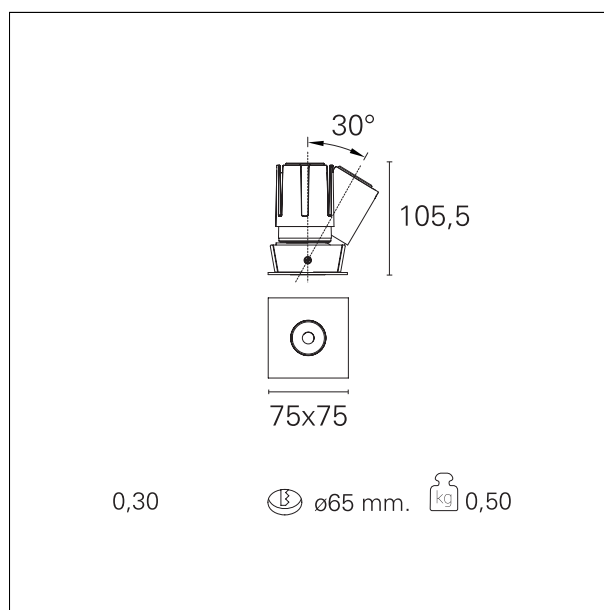

#### PRODUCTS CHARACTERISTICS

installation type	<b>trimmed recessed</b>
material	<b>Aluminum</b>
Color	<b>White</b>
Power	<b>15 W</b>
Lumen output - Full emission	<b>1494 lm</b>
Efficacy	<b>100 lm/W</b>
Dimensions	<b>75 x 75 mm.</b>

#### HOLE RECESS DIMENSIONS

hole recess diameter **Ø 65 mm.**