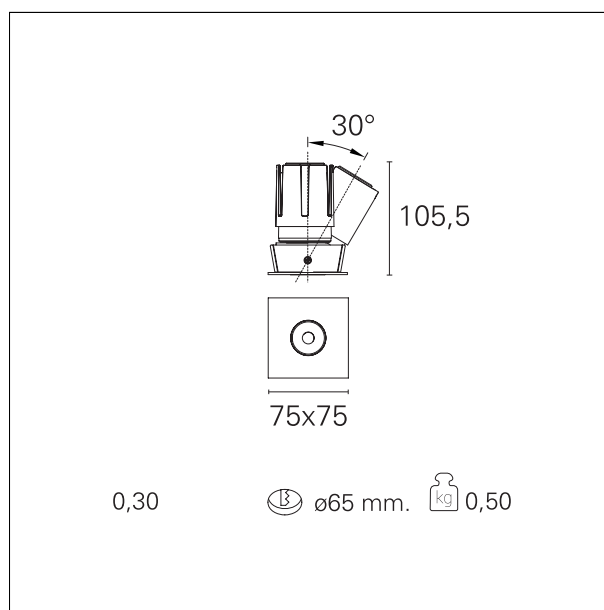

Accent Drop

RTL19324CA - Squared Adjustable - 15 W - 1400 lumen / 4000 K / CRI >90

DESCRIPTION

Accent is the downlight equipped with the same LED modules of the Nemo series, it is ideal for all interior design projects where it is necessary to recreate well-defined light accents in the absence of glare. Accent has the LED source set back and completely hidden from view and with a 40 ° cut-off it offers maximum visual comfort by creating precise and well-defined uniform light accents. The Drop version is ideal for spot effects on the horizontal plane while the Side version allows you to tilt the optical module for lateral light emissions. All versions are installed in a Ø 65 mm recessed hole.

Switch

Casambi

PRODUCTS CHARACTERISTICS

installation type	trimmed recessed
material	Aluminum
Color	White
Power	15 W
Lumen output - Full emission	1494 lm
Efficacy	100 lm/W
Dimensions	75 x 75 mm.

ELECTRICAL CHARACTERISTICS

HOLE RECESS DIMENSIONS

hole recess diameter **Ø 65 mm.**

ENERGY CLASSIFICATION

This luminaire contains built-in LED lamps.

The lamps cannot be changed in the luminaire.

LED SOURCE DETAILS

led source type	CoB Led
LED brand	Bridgelux
LED current	350 mA
LED voltage	36 V
Service lifetime	L80 / B20 - 50.000 h.
Light temperature	4000 K
CRI	CRI >90
SDCM	< 3

RTL19324CA - Squared Adjustable - 15 W - 1400 lumen / 4000 K / CRI >90

PHOTOMETRIC