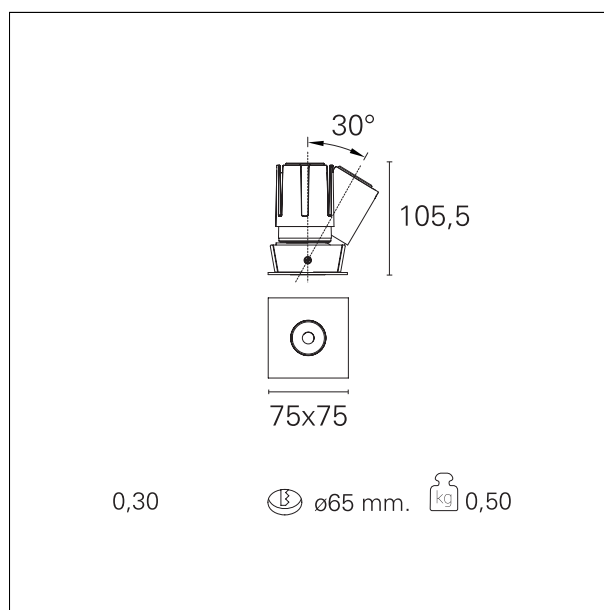

#### PRODUCTS CHARACTERISTICS

installation type	<b>trimmed recessed</b>
material	<b>Aluminum</b>
Color	<b>White</b>
Power	<b>15 W</b>
Lumen output - Full emission	<b>1412 lm</b>
Efficacy	<b>94 lm/W</b>
Dimensions	<b>75 x 75 mm.</b>

#### HOLE RECESS DIMENSIONS

hole recess diameter **Ø 65 mm.**