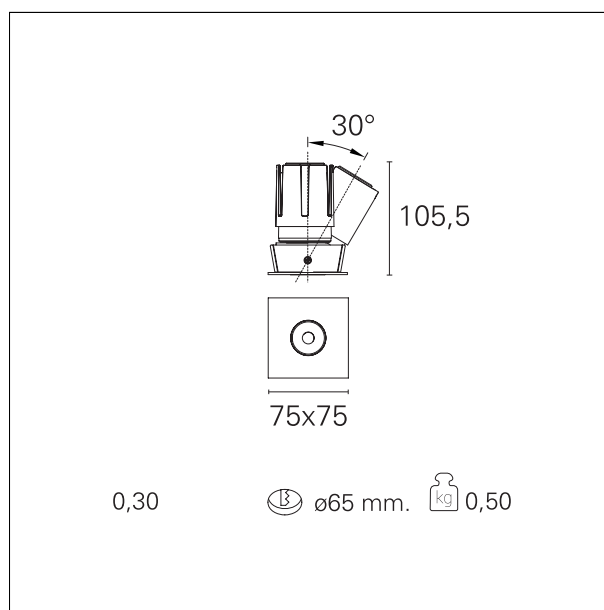

#### PRODUCTS CHARACTERISTICS

installation type	<b>trimmed recessed</b>
material	<b>Aluminum</b>
Color	<b>White</b>
Power	<b>15 W</b>
Lumen output - Full emission	<b>1363 lm</b>
Efficacy	<b>91 lm/W</b>
Dimensions	<b>75 x 75 mm.</b>

#### HOLE RECESS DIMENSIONS

hole recess diameter **Ø 65 mm.**