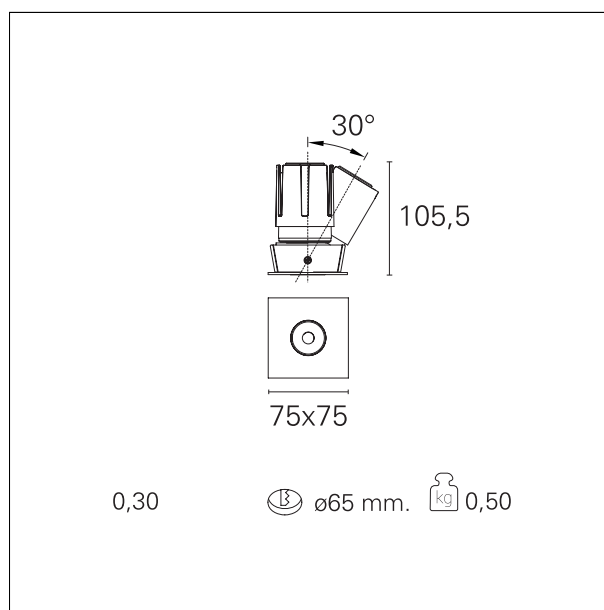

Accent Drop

RTL19322CA - Squared Adjustable - 15 W - 1400 lumen / 2700 K / CRI >90

DESCRIPTION

Accent is the downlight equipped with the same LED modules of the Nemo series, it is ideal for all interior design projects where it is necessary to recreate well-defined light accents in the absence of glare. Accent has the LED source set back and completely hidden from view and with a 40 ° cut-off it offers maximum visual comfort by creating precise and well-defined uniform light accents. The Drop version is ideal for spot effects on the horizontal plane while the Side version allows you to tilt the optical module for lateral light emissions. All versions are installed in a Ø 65 mm recessed hole.

Switch

Casambi

PRODUCTS CHARACTERISTICS

installation type	trimmed recessed
material	Aluminum
Color	White
Power	15 W
Lumen output - Full emission	1363 lm
Efficacy	91 lm/W
Dimensions	75 x 75 mm.

ELECTRICAL CHARACTERISTICS

HOLE RECESS DIMENSIONS

hole recess diameter **Ø 65 mm.**

ENERGY CLASSIFICATION

This luminaire contains built-in LED lamps.

The lamps cannot be changed in the luminaire.

LED SOURCE DETAILS

led source type	CoB Led
LED brand	Bridgelux
LED current	350 mA
LED voltage	36 V
Service lifetime	L80 / B20 - 50.000 h.
Light temperature	2700 K
CRI	CRI >90
SDCM	< 3

RTL19322CA - Squared Adjustable - 15 W - 1400 lumen / 2700 K / CRI >90

PHOTOMETRIC