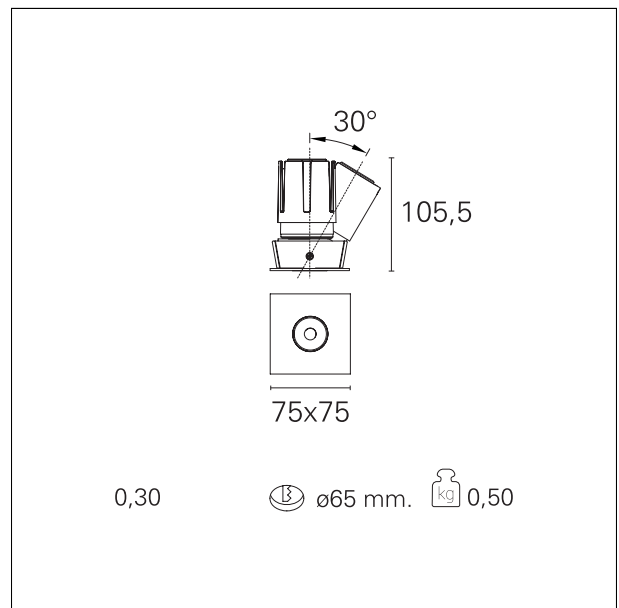

#### PRODUCTS CHARACTERISTICS

installation type	<b>trimmed recessed</b>
material	<b>Aluminum</b>
Color	<b>White</b>
Power	<b>15 W</b>
Lumen output - Full emission	<b>1486 lm</b>
Efficacy	<b>99 lm/W</b>
Dimensions	<b>75 x 75 mm.</b>

#### HOLE RECESS DIMENSIONS

hole recess diameter **Ø 65 mm.**