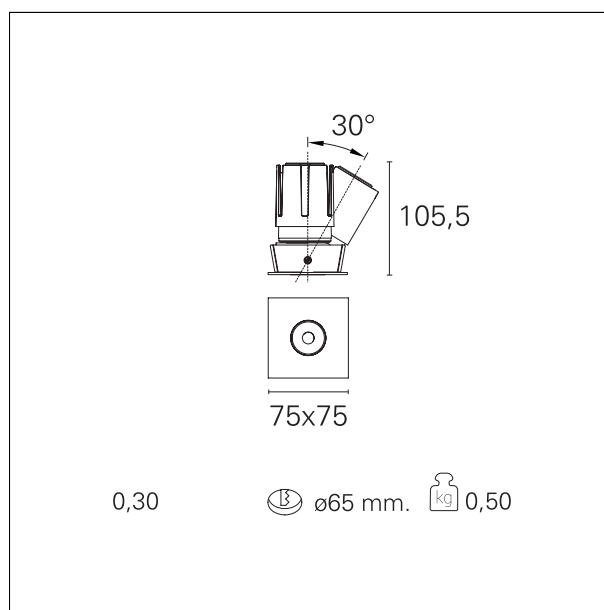

#### PRODUCTS CHARACTERISTICS

installation type	<b>trimmed recessed</b>
material	<b>Aluminum</b>
Color	<b>White</b>
Power	<b>15 W</b>
Lumen output - Full emission	<b>1408 lm</b>
Efficacy	<b>94 lm/W</b>
Dimensions	<b>75 x 75 mm.</b>

#### HOLE RECESS DIMENSIONS

hole recess diameter **Ø 65 mm.**