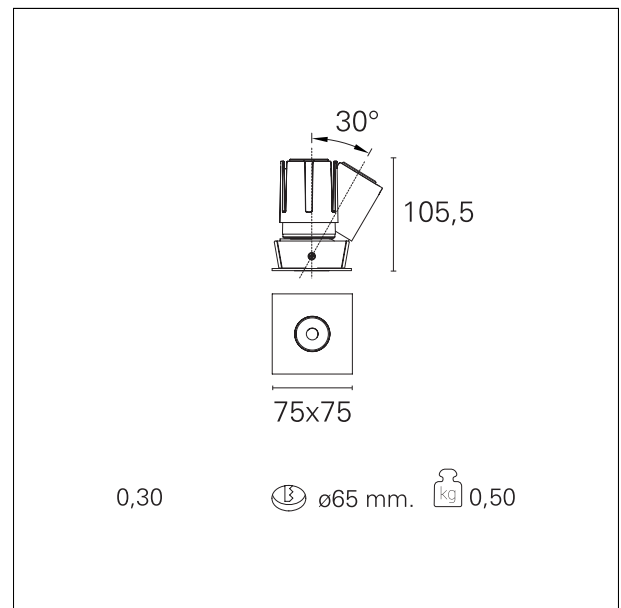

#### PRODUCTS CHARACTERISTICS

installation type	<b>trimmed recessed</b>
material	<b>Aluminum</b>
Color	<b>White</b>
Power	<b>15 W</b>
Lumen output - Full emission	<b>1408 lm</b>
Efficacy	<b>94 lm/W</b>
Dimensions	<b>75 x 75 mm.</b>

#### HOLE RECESS DIMENSIONS

hole recess diameter **Ø 65 mm.**