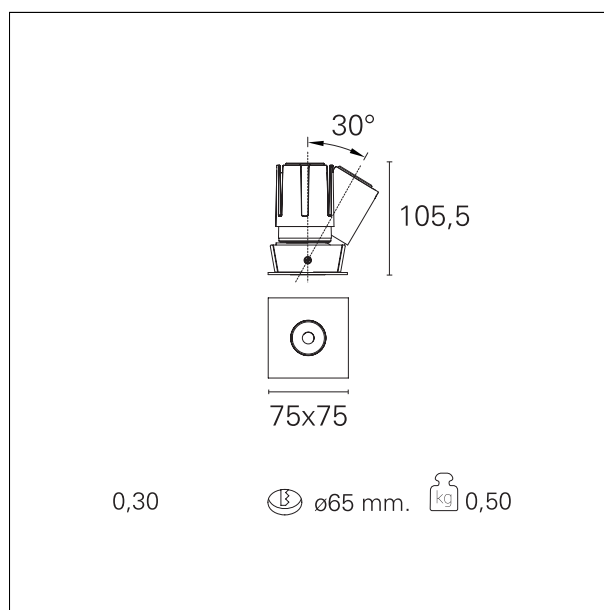

Accent Drop

RTL19320CA - Squared Adjustable - 15 W - 1400 lumen / 3000 K / CRI >90

DESCRIPTION

Accent is the downlight equipped with the same LED modules of the Nemo series, it is ideal for all interior design projects where it is necessary to recreate well-defined light accents in the absence of glare. Accent has the LED source set back and completely hidden from view and with a 40 ° cut-off it offers maximum visual comfort by creating precise and well-defined uniform light accents. The Drop version is ideal for spot effects on the horizontal plane while the Side version allows you to tilt the optical module for lateral light emissions. All versions are installed in a Ø 65 mm recessed hole.

Switch

Casambi

PRODUCTS CHARACTERISTICS

installation type	trimmed recessed
material	Aluminum
Color	White
Power	15 W
Lumen output - Full emission	1408 lm
Efficacy	94 lm/W
Dimensions	75 x 75 mm.

ELECTRICAL CHARACTERISTICS

HOLE RECESS DIMENSIONS

hole recess diameter **Ø 65 mm.**

ENERGY CLASSIFICATION

This luminaire contains built-in LED lamps.

LED

The lamps cannot be changed in the luminaire.

LED SOURCE DETAILS

led source type	CoB Led
LED brand	Bridgelux
LED current	350 mA
LED voltage	36 V
Service lifetime	L80 / B20 - 50.000 h.
Light temperature	3000 K
CRI	CRI >90
SDCM	< 3

RTL19320CA - Squared Adjustable - 15 W - 1400 lumen / 3000 K / CRI >90

PHOTOMETRIC