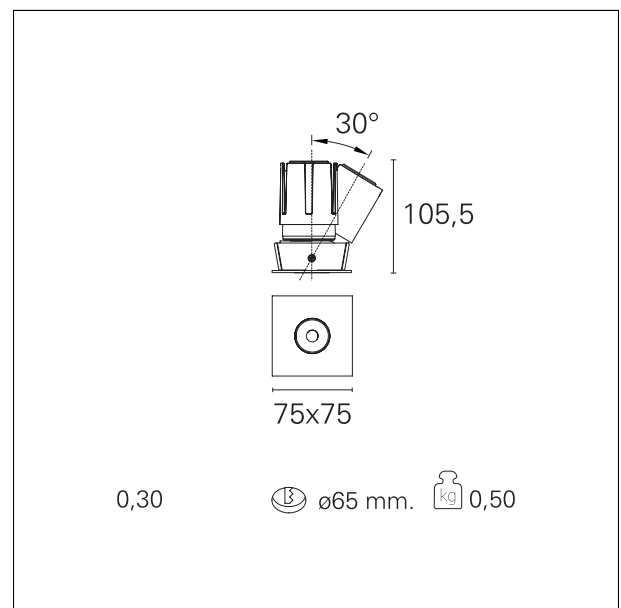

Accent Drop

RTL19319CA - Squared Adjustable - 15 W - 1400 lumen / 2700 K / CRI >90

DESCRIPTION

Accent is the downlight equipped with the same LED modules of the Nemo series, it is ideal for all interior design projects where it is necessary to recreate well-defined light accents in the absence of glare. Accent has the LED source set back and completely hidden from view and with a 40 ° cut-off it offers maximum visual comfort by creating precise and well-defined uniform light accents. The Drop version is ideal for spot effects on the horizontal plane while the Side version allows you to tilt the optical module for lateral light emissions. All versions are installed in a Ø 65 mm recessed hole.

Switch

Casambi

PRODUCTS CHARACTERISTICS

installation type	trimmed recessed
material	Aluminum
Color	White
Power	15 W
Lumen output - Full emission	1359 lm
Efficacy	91 lm/W
Dimensions	75 x 75 mm.

ELECTRICAL CHARACTERISTICS

HOLE RECESS DIMENSIONS

hole recess diameter **Ø 65 mm.**

ENERGY CLASSIFICATION

This luminaire contains built-in LED lamps.

The lamps cannot be changed in the luminaire.

LED SOURCE DETAILS

led source type	CoB Led
LED brand	Bridgelux
LED current	350 mA
LED voltage	36 V
Service lifetime	L80 / B20 - 50.000 h.
Light temperature	2700 K
CRI	CRI >90
SDCM	< 3

RTL19319CA - Squared Adjustable - 15 W - 1400 lumen / 2700 K / CRI >90

PHOTOMETRIC