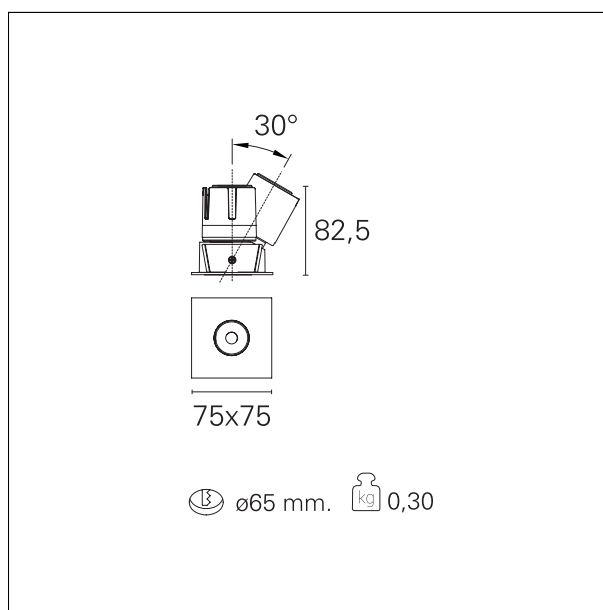

### Accent Drop

**RTL19318DM** - Squared Adjustable - 10 W - 900 lumen / 4000 K / CRI >90

#### PRODUCTS CHARACTERISTICS

installation type	<b>trimmed recessed</b>
material	<b>Aluminum</b>
Color	<b>White</b>
Power	<b>10 W</b>
Lumen output - Full emission	<b>872 lm</b>
Efficacy	<b>87 lm/W</b>
Dimensions	<b>75 x 75 mm.</b>

#### HOLE RECESS DIMENSIONS

hole recess diameter **Ø 65 mm.**