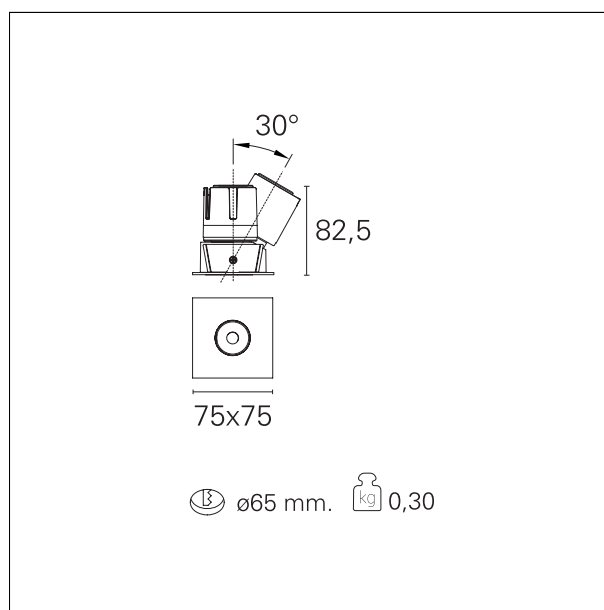

### Accent Drop

**RTL19317DA** - Squared Adjustable - 10 W - 900 lumen / 3000 K / CRI >90

#### PRODUCTS CHARACTERISTICS

installation type  
material  
Color  
Power  
Lumen output - Full emission  
Efficacy  
Dimensions

**trimmed recessed**  
**Aluminum**  
**White**  
**10 W**  
**834 lm**  
**83 lm/W**  
**75 x 75 mm.**

#### HOLE RECESS DIMENSIONS

hole recess diameter **Ø 65 mm.**