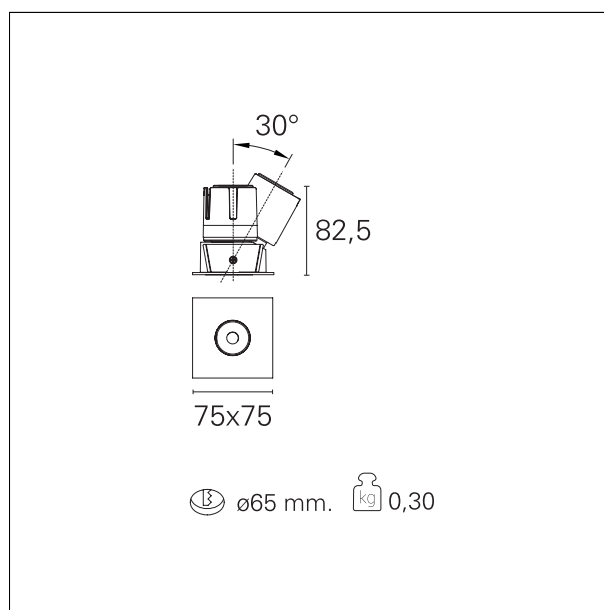

### Accent Drop

**RTL19317CA** - Squared Adjustable - 10 W - 900 lumen / 3000 K / CRI >90

#### PRODUCTS CHARACTERISTICS

installation type  
material  
Color  
Power  
Lumen output - Full emission  
Efficacy  
Dimensions

**trimmed recessed**  
**Aluminum**  
**White**  
**10 W**  
**834 lm**  
**83 lm/W**  
**75 x 75 mm.**

#### HOLE RECESS DIMENSIONS

hole recess diameter **Ø 65 mm.**