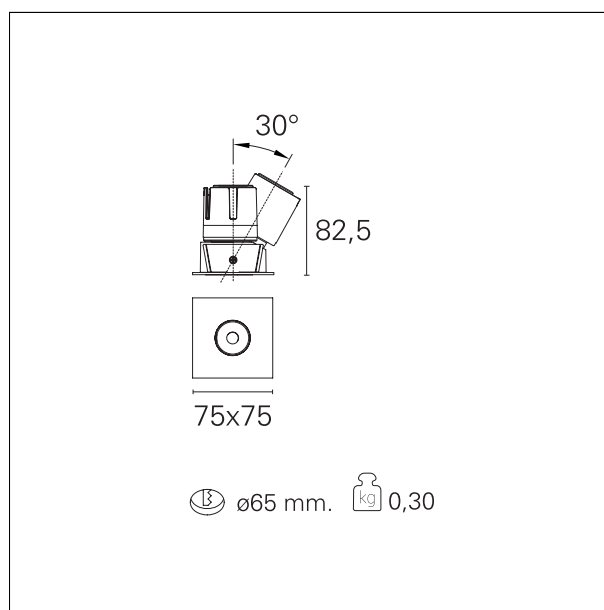

### Accent Drop

**RTL19315PD** - Squared Adjustable - 10 W - 900 lumen / 4000 K / CRI >90

#### PRODUCTS CHARACTERISTICS

installation type  
material  
Color  
Power  
Lumen output - Full emission  
Efficacy  
Dimensions

**trimmed recessed**  
**Aluminum**  
**White**  
**10 W**  
**958 lm**  
**96 lm/W**  
**75 x 75 mm.**

#### HOLE RECESS DIMENSIONS

hole recess diameter **Ø 65 mm.**