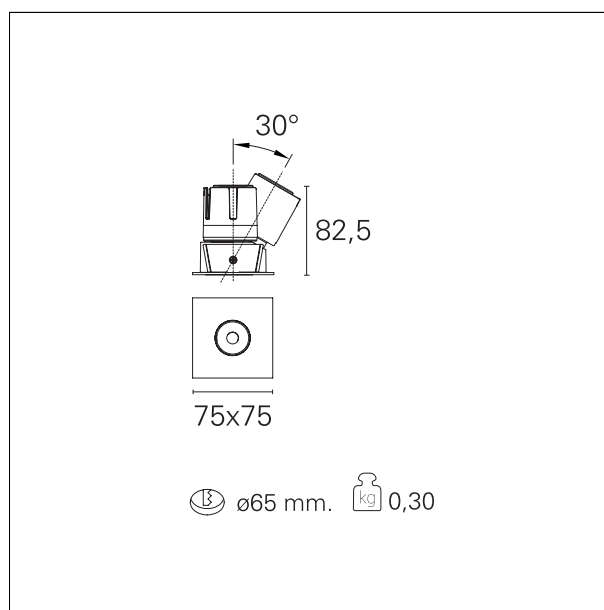

### Accent Drop

**RTL19312DM** - Squared Adjustable - 10 W - 900 lumen / 4000 K / CRI >90

#### PRODUCTS CHARACTERISTICS

installation type	<b>trimmed recessed</b>
material	<b>Aluminum</b>
Color	<b>White</b>
Power	<b>10 W</b>
Lumen output - Full emission	<b>956 lm</b>
Efficacy	<b>96 lm/W</b>
Dimensions	<b>75 x 75 mm.</b>

#### HOLE RECESS DIMENSIONS

hole recess diameter **Ø 65 mm.**