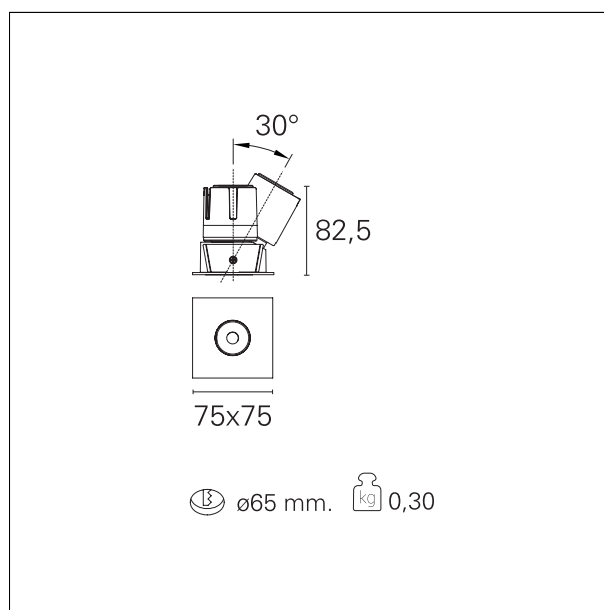

### Accent Drop

**RTL19312DA** - Squared Adjustable - 10 W - 900 lumen / 4000 K / CRI >90

#### PRODUCTS CHARACTERISTICS

installation type  
material  
Color  
Power  
Lumen output - Full emission  
Efficacy  
Dimensions

**trimmed recessed**  
**Aluminum**  
**White**  
**10 W**  
**956 lm**  
**96 lm/W**  
**75 x 75 mm.**

#### HOLE RECESS DIMENSIONS

hole recess diameter **Ø 65 mm.**