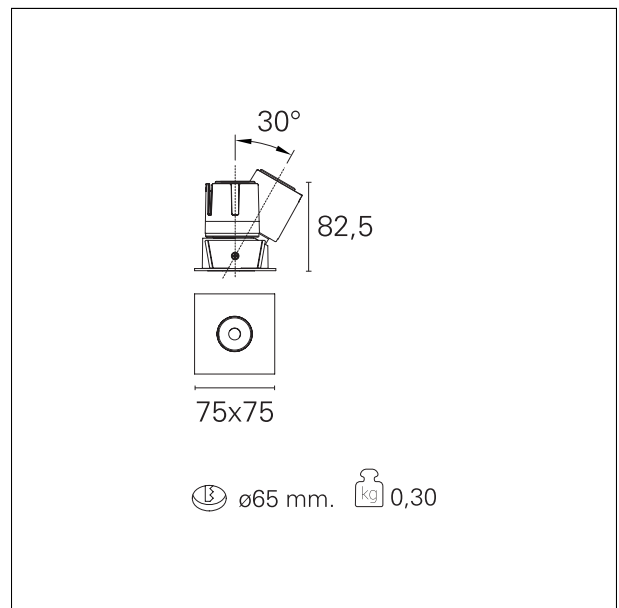

#### PRODUCTS CHARACTERISTICS

installation type	<b>trimmed recessed</b>
material	<b>Aluminum</b>
Color	<b>White</b>
Power	<b>10 W</b>
Lumen output - Full emission	<b>918 lm</b>
Efficacy	<b>92 lm/W</b>
Dimensions	<b>75 x 75 mm.</b>

#### HOLE RECESS DIMENSIONS

hole recess diameter **Ø 65 mm.**