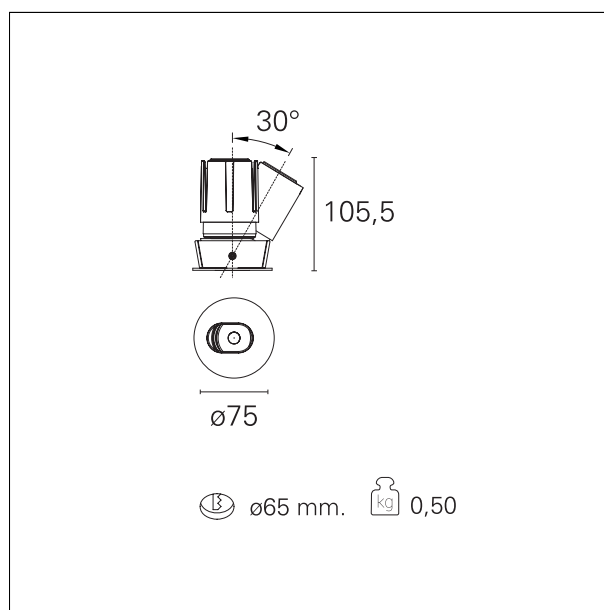

### Accent Side

**RTL19227DM** - Rounded Adjustable - 15 W - 1400 lumen / 4000 K / CRI >90

#### PRODUCTS CHARACTERISTICS

installation type	<b>trimmed recessed</b>
material	<b>Aluminum</b>
Color	<b>White</b>
Power	<b>15 W</b>
Lumen output - Full emission	<b>1350 lm</b>
Efficacy	<b>90 lm/W</b>
Diameter	<b>Ø 75 mm.</b>
Dimensions	<b>h 105,5 mm.</b>

#### HOLE RECESS DIMENSIONS

hole recess diameter **Ø 65 mm.**